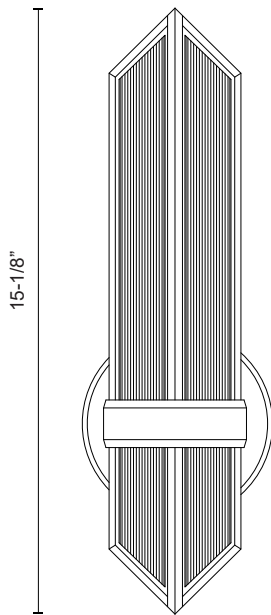

## CAIRO WV332904

FIXTURE DIMENSIONS	W3-3/8" x H15-1/8" x E4-1/8"
HEIGHT FROM CENTER	10-3/8"
EXTENSION	4-1/8"
LAMP TYPE	E26
MAX WATTAGE	60W
BULB QTY	1
BULBS INCLUDED	No
VOLTAGE	120V
GLASS DETAILS	Clear Ribbed Glass
MATERIAL	Steel
ILLUMINATION DIRECTION	Omni-directional
INSTALL OPTIONS	Wall Mount, Up or Down
LOCATION	Damp
CANOPY DIMENSIONS	D4-3/4" x E5/8"
PAINT FINISH	UB01; VB01;

[ D - Diameter, L - Length, W - Width, H - Height, E - Extension ]

### AVAILABLE FINISHES:

WV332904VBCR  
Ribbed  
Glass/Vintage  
Brass

WV332904UBCR  
Ribbed  
Glass/Urban  
Bronze

\*For complete warranty terms, please visit: [www.aloralighting.com/warranty](http://www.aloralighting.com/warranty)

3-3/8"

15-1/8"

Ø4-3/4"

5/8"

4-1/8"

WWW.ALORALIGHTING.COM

© 2023 KUZCO LIGHTING. ALL RIGHTS RESERVED.