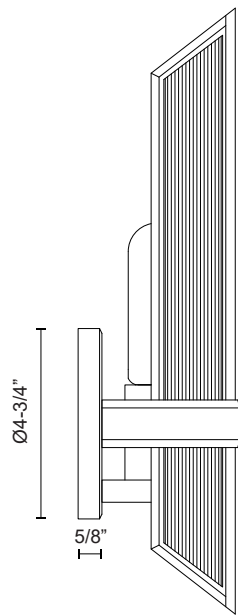

## CAIRO WV332904

FIXTURE DIMENSIONS	W3-3/8" x H15-1/8" x E4-1/8"
HEIGHT FROM CENTER	10-3/8"
EXTENSION	4-1/8"
LAMP TYPE	E26
MAX WATTAGE	60W
BULB QTY	1
BULBS INCLUDED	No
VOLTAGE	120V
GLASS DETAILS	Clear Ribbed Glass
MATERIAL	Steel
ILLUMINATION DIRECTION	Omni-directional
INSTALL OPTIONS	Wall Mount, Up or Down
LOCATION	Damp
CANOPY DIMENSIONS	D4-3/4" x E5/8"
PAINT FINISH	UB01; VB01;

[ D - Diameter, L - Length, W - Width, H - Height, E - Extension ]

3-3/8"

15-1/8"

Ø4-3/4"

5/8"

4-1/8"

WWW.ALORALIGHTING.COM

© 2023 KUZCO LIGHTING. ALL RIGHTS RESERVED.